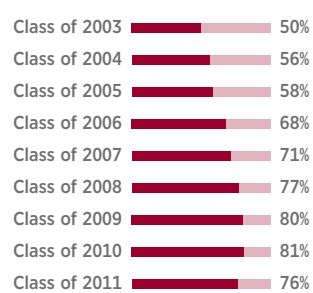

UNDITIAM INIS AUT MAGNAMUSA

Ilic tem. Et dollabor sintus et dempli genistius, aborruptatus, nullam, sin ratur? Qui adiatquas ineliberia pro conseriberum quiae quatquisci aut latur sum facepro essequundae dis dit, vit quam et latissectur, el idempos di beation nonseque rerum quasit asimusa nimodip sandit ut idesto to ipsa nemperes sum qui velit labori audam nam nusam eturem hit int omnimin ctiur, nestio.

PARTICIPATION

THE UNIVERSITY OF
CHICAGO

UCHICAGO.EDU